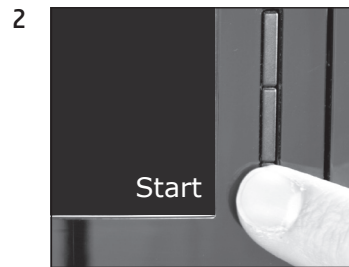

»Descaler«

»Empty drip tray«