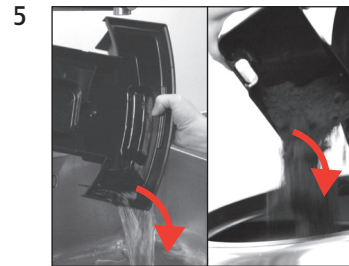

WE6

Descaling the machine

Approximate duration 40 min.

Equipment required:

Descaling tablets

Pack containing 3x3 pcs (Art. 61848)

These short instructions do not replace the 'WE6 Instructions for Use'. Make sure you read and observe the safety information and warnings first in order to avoid hazards.

Precondition:

»Descaler«

»Empty drip tray«

»Agent in tank«

»Switch open«

Machine is being descaled»
»Switch close«

Machine is being descaled»
»Empty drip tray«

»Fill water tank«

»Switch open«

»Machine is being descaled«
»Switch close«

»Machine is being descaled«
»Machine is rinsing«
»Empty drip tray«